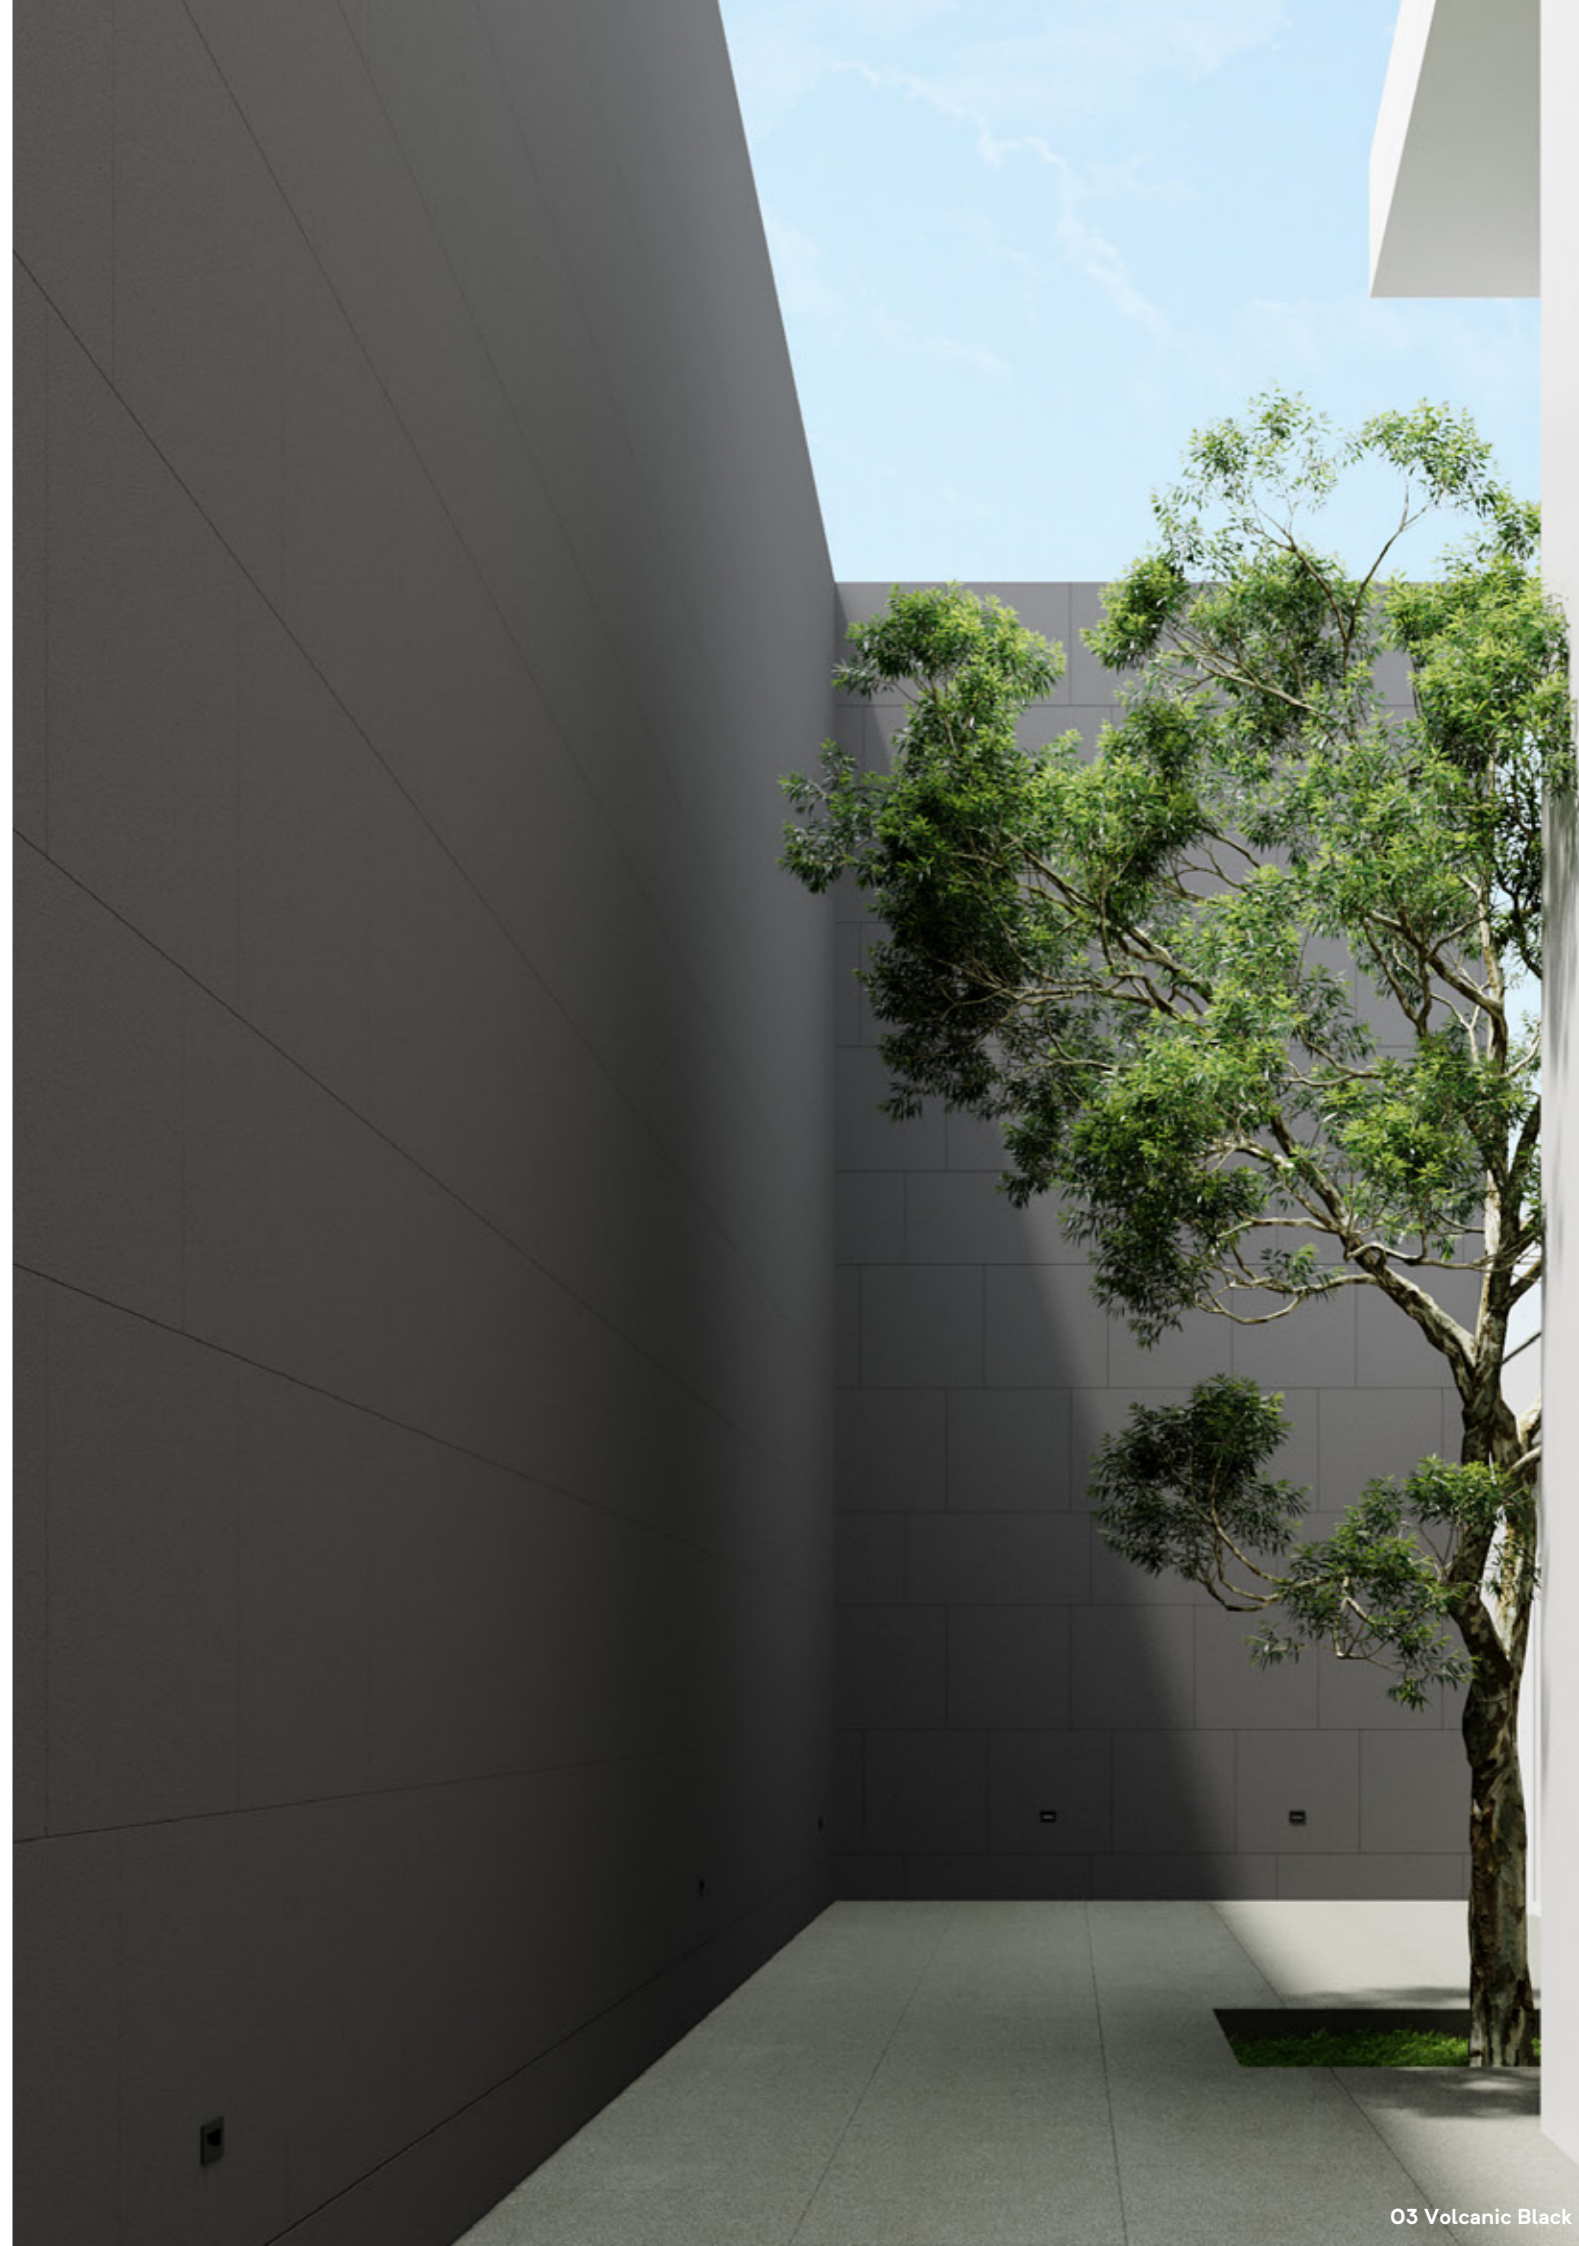

03

VOLCANIC BLACK

Surface : Matt
Size (cm.): 60 x 60, 80 x 80, 60 x 120
Working Size (cm.): 60 x 60, 80 x 80, 60 x 120
Thickness (mm.): 9.2 mm. (60 x 60), 10 mm. (80 x 80, 60 x 120)
Rectified : Yes